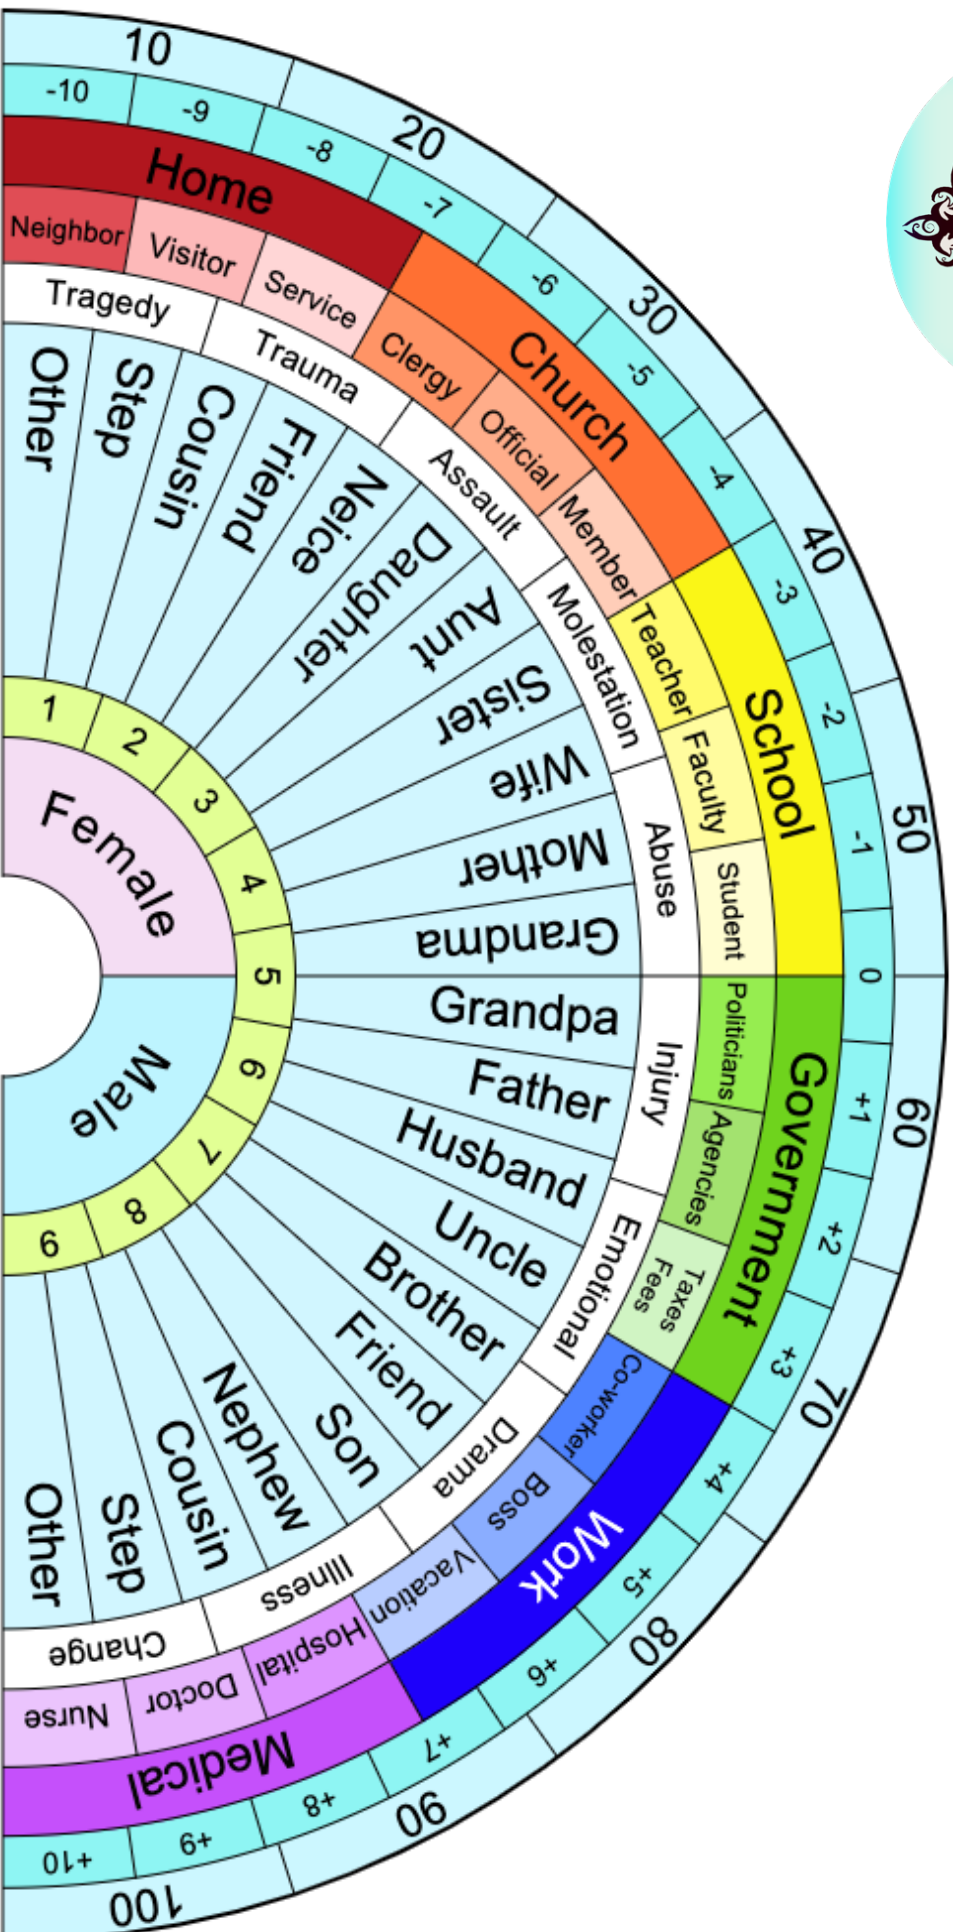

Court of Atonement®

Finding the Source

Think about an issue you would like to resolve and ask yourself these questions.

1. What age was I when this energy first started?
2. How is my energy impacted by this event?
3. Where did it take place?
3. Who was involved?
4. What best describes what happened?

Use the Court of Atonement to resolve it.